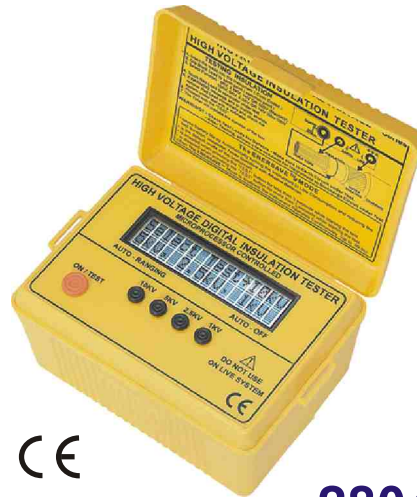

數位高壓絕緣表

DIGITAL H.V. INSULATION TESTER

CE

2803 IN

CE

2804 IN

- 微處理器控制設計。
- 大型的液晶顯示器。
- 量測範圍最高可到： 2803 IN-5kV。
2804 IN-10kV。
- 外來電壓輸入時，蜂鳴器會響應，也會顯示在液晶顯示器上。
- 測試電壓作類比刻劃顯示。
- 自動換檔。
- 自動關機。
- 測試時間在液晶顯示器上顯示，最長可到99.9秒。
- 符合EN 61010-1，IEC 1010-1 CAT III。

電氣規格(23±5°C ≤ 80%RH)

2803 IN

2804 IN

量測檔位	0.5kV	1kV	2.5kV	5kV	1kV	2.5kV	5kV	10kV
量測範圍 (自動換檔)	0-25GΩ	0-50GΩ	0-125GΩ	0-250GΩ	0-50GΩ	0-125GΩ	0-250GΩ	0-500GΩ
準確度	0-50GΩ : ±3%讀值 50-250GΩ : ±5%讀值				0-50GΩ : ±3%讀值 50-500GΩ : ±5%讀值			
使用電池	1.5V(AA)*8(顆)							
外形尺寸	170(長)*120(寬)*95(高)公厘							
重量	約 970 克(含電池)				約 1030 克(含電池)			
附件	測試線*1(組) 說明書*1(本) 肩帶*1(條) 電池							

STANDARD

Test & Measuring Instruments

DIGITAL H.V. INSULATION TESTER

CE

2803 IN

FEATURES

- Microprocessor controlled with advanced safety features.
- Displays and sound warning if external voltage is present.
- Battery life extended by Enersave™ feature.
- Continuous battery monitoring.
- Auto-ranging/auto-off.
- Built-in carrying case, test leads in separate pouch.
- Real-time bargraph display of test voltage and voltage decay during discharge.
- Audible and visual message displayed if external voltage is present.
- Large LCD.
- Display can be customized for special orders.
- Show test time duration (up to 99.9s) for easy comparison.
- EEPROM calibration.
- EN61010-1 IEC 1010-1 CAT III

Test Leads Connections

SPECIFICATIONS

Test Voltage (DC V)	0.5KV	1KV	2.5KV	5KV
Measuring Ranges (Auto-Ranges)	0-25GΩ	0-50GΩ	0-125GΩ	0-250GΩ
Accuracy	0-50GΩ :±3% of reading 50-250GΩ :±5% of reading			
Dimensions	170(L)×120(W)×95(D)mm			
Weight (Battery Included)	930g Approx.			
Power Source	1.5V (AA)×8 Batteries			
Accessories	Test leads Shoulder belt Instruction manual Batteries			