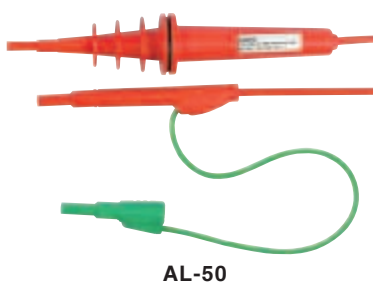

Test leads

AL-50